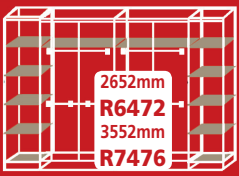

BIC 1334mm **R3191**
BIC 1484mm **R3463**
BIC 1784mm **R3678**

BIC with desk & drawers
R4170

WALL UNITS - 720mm high

300mm R311
450mm R389
600mm R467

900mm R682
1200mm R842

End Display 300mm R280
CNR 600 R1230

TALL WALL UNITS - 1080mm high

300mm R441
450mm R562
600mm R680

900mm R1071
1200mm R1306

End Display 300mm R350
CNR 600 R1700

FLOOR UNITS

300mm R483
450mm R567
600mm R665

900mm R926
1200mm R1106
1200 sink R1106