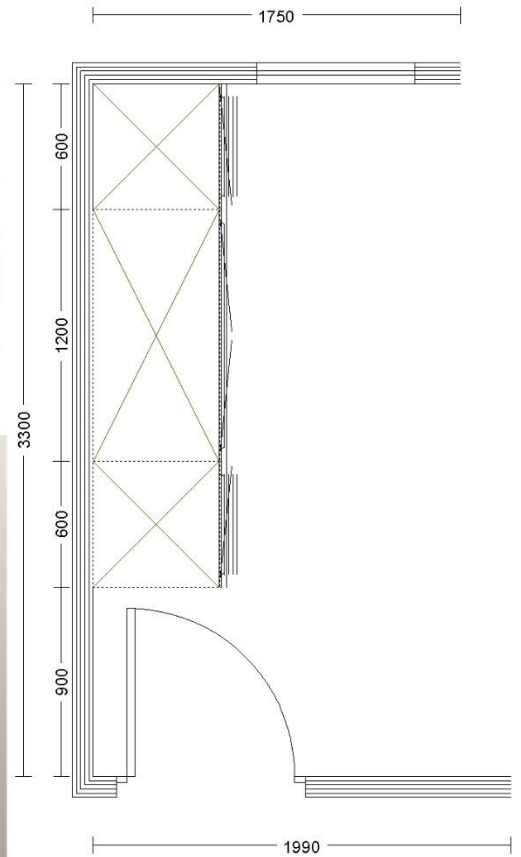

BIC Designed By KTB Cupboards

Actual BIC after Installation Cost Of Cupboards R 12,581.00
Excluding Installation