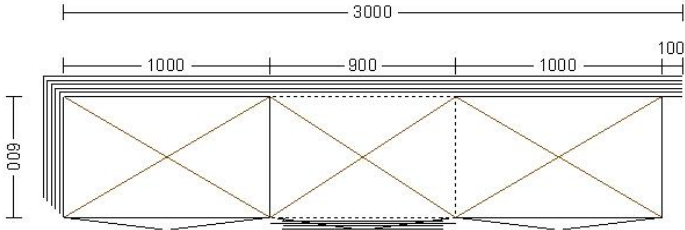

BIC Designed By KTB Cupboards

BED 2

Actual BIC after Installation Cost Of Cupboards R 16,763.00