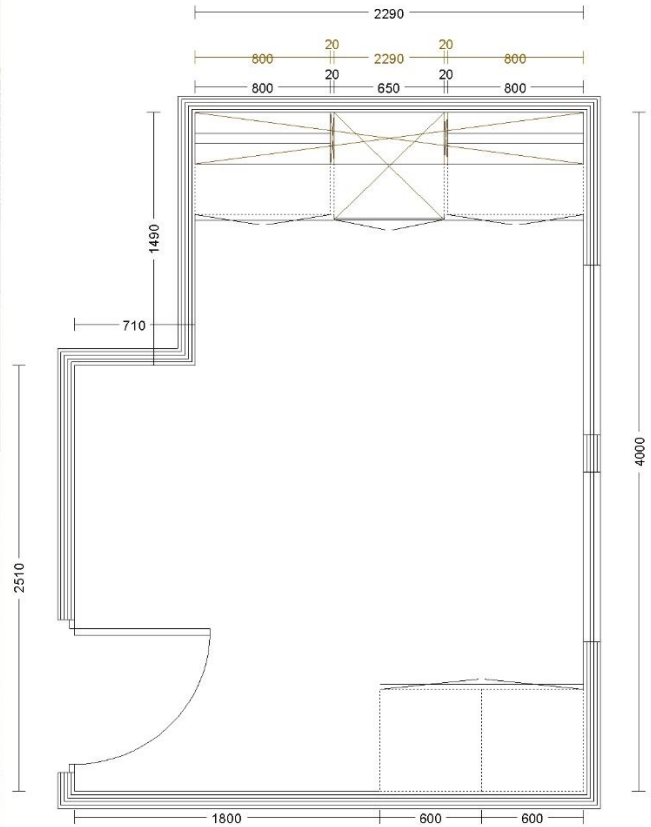

## Bedroom Designed By KTB Cupboards

Actual Bedroom after Installation Cost Of Bedroom R 17,534.00 Excluding Installation