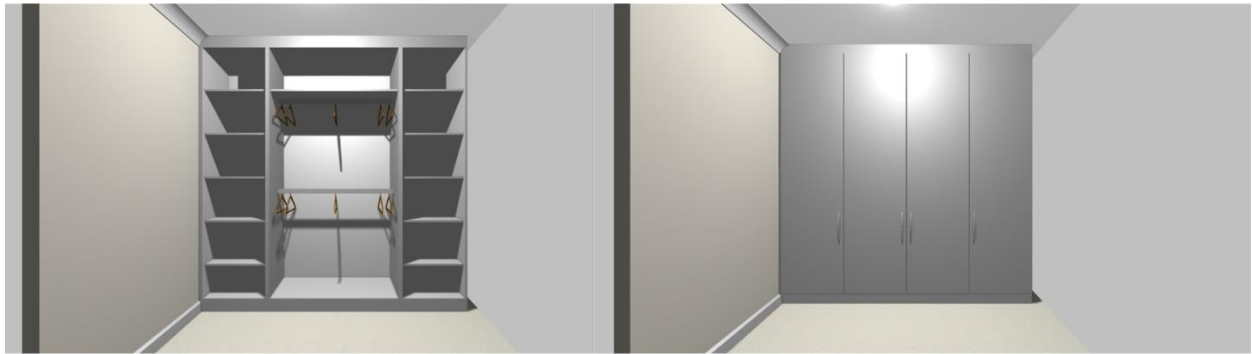

## BEDROOM CUPBOARDS DESIGNED BY KTB CUPBOARDS

COST OF WHITE MELAMINE CUPBOARD R 5,563.00

(EXCLUDING HANDLES AND INSTALLATION )

ACTUAL INSTALLATION