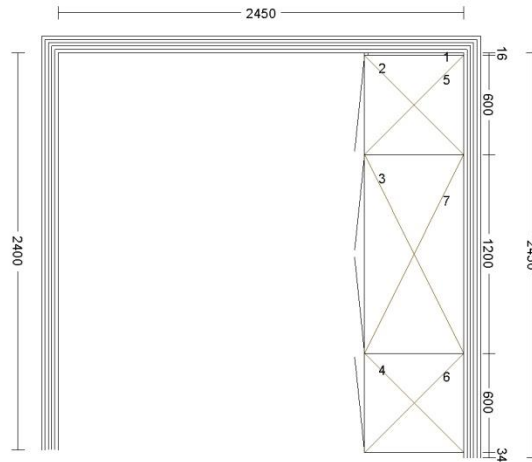

## BEDROOM CUPBOARDS DESIGNED BY KTB CUPBOARDS

COST OF WHITE MELAMINE CUPBOARD R 5,563.00

(EXCLUDING HANDLES AND INSTALLATION )

ACTUAL INSTALLATION