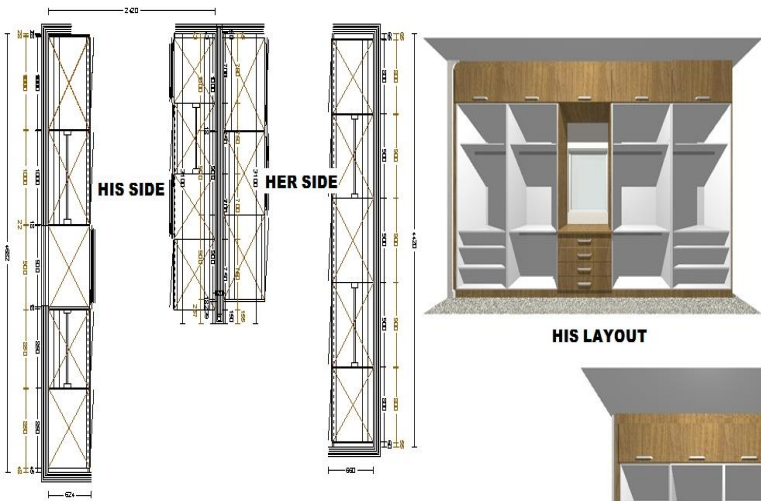

BIC Designed By KTB Cupboards

HER SIDE

Actual BIC after Installation Cost Of Cupboards R 59,069.00