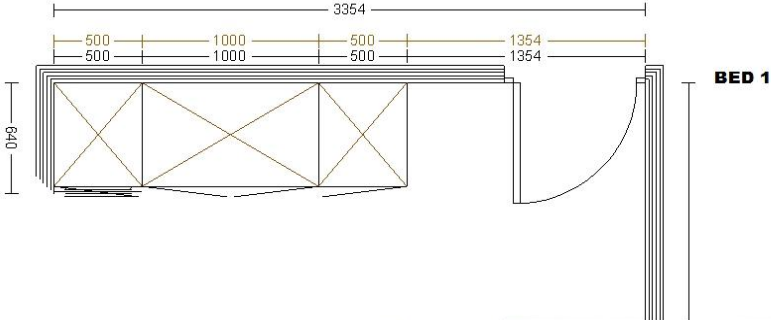

BIC Designed By KTB Cupboards

Actual BIC after Installation Cost Of Cupboards R 13,003.00