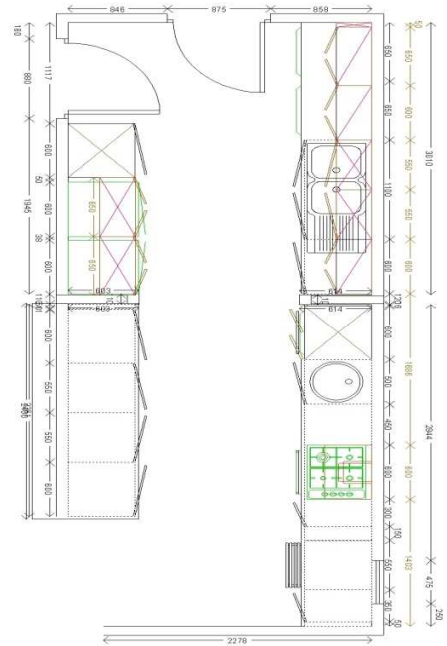

KITCHEN DESIGNED BY KTB CUPBOARDS

ACTUAL INSTALLATION .COST OF BLACK CHERRY WRAP KITCHEN R 68,970.00

(EXCLUDING HANDLES , APPLIANCES , GRANITE AND INSTALLATION)