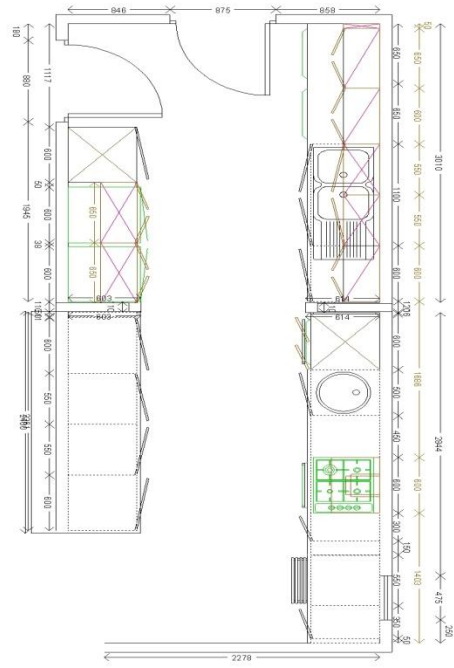

## KITCHEN DESIGNED BY KTB CUPBOARDS

ACTUAL INSTALLATION .COST OF BLACK CHERRY WRAP KITCHEN R 50,343.00

( EXCLUDING HANDLES , APPLIANCES , GRANITE AND INSTALLATION)