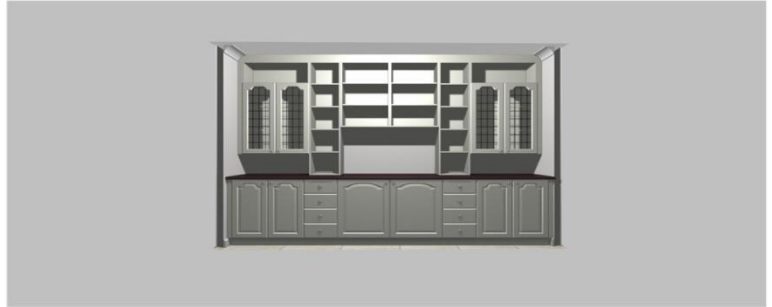

CUPBOARDS DESIGNND BY KTB CUPBOARDS

COST ON TV UNIT IN WHITE WRAP WITH WHITE MELAMINE EXPOSED R 28,269.00

(EXCLUDING HANDLES TOP AND INSTALLATION)

ACTUAL INSTALLATION