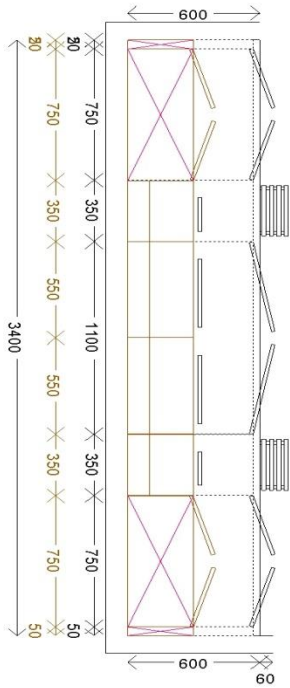

CUPBOARDS DESIGNND BY KTB CUPBOARDS

COST ON TV UNIT IN WHITE WRAP WITH WHITE MELAMINE EXPOSED R 28,269.00

(EXCLUDING HANDLES TOP AND INSTALLATION)

ACTUAL INSTALLATION